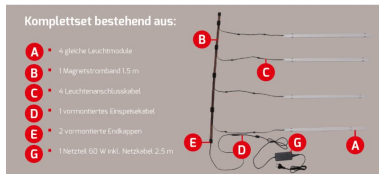

PRODUCT NO. 600173

DOTLUX LED shelf light RETAILO 600mm 6W 24V 3000K incl. power supply Plug&Play Set 4 pieces

to the product page

- Professional lighting for metal shelving
- Art. 3550 must be used when mounting on a wooden shelf
- Glare-free polycarbonate cover with 120° beam angle
- Tool-free replacement of the LED module also possible by a non-specialist thanks to DC system plug
- High-quality power supply unit 100,000 hours included in the magnetic strip set art. no. 6068
- 2 magnets included in the scope of delivery

The complete set consists of

- 4 identical light modules
- 1 magnetic current strip 1.5 m
- 4 light connection cables
- 1 pre-assembled feed cable
- 2 pre-assembled end caps
- 1 power supply unit 60W incl. mains cable 2.5 m

SUCCESSION ARTICLE	-	BEAM ANGLE	120
WEIGHT IN KG	0.9	PROTECTION CLASS (IP)	IP20
POWER CONSUMPTION IN WATTS	6	SERVICE LIFE	approx. 200,000 h at 25°C
NET LUMINOUS FLUX IN LUMENS	515	COLOR TEMPERATURE IN KELVIN	3000
LUMEN PER WATT	86	POWER FACTOR	0,9
		LUMEN PER WATT	86
		PROTECTION CLASS	II
Dimensions		VOLTAGE TYPE	DC
length: 600mm		SWITCH CYCLES	> 200.000
width: 20mm		INPUT VOLTAGE SPAN	24
height: 17mm		WARRANTY IN YEARS	5
		L80/B10	200000
		DIMMING WITHOUT DIMMER	No
		ENABLED LICENSED PRODUCT	Yes
		INPUT VOLTAGE RANGE LUMINAIRE	24
		ASSORTMENT	Proline
		ENERGY EFFICIENCY CLASS ACCORDING TO EU REGULATION 2019/2015	F
		LIFETIME L80/B10 AT 25°C	200000
		LED-LIFETIME LIGHT SOURCE L70/B50 AT 25°C	400000