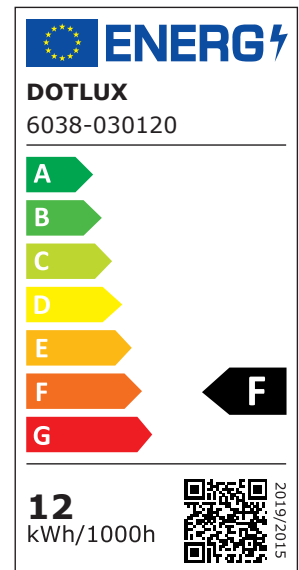

SUCCESSION ARTICLE	-
WEIGHT IN KG	0.107
POWER CONSUMPTION IN WATTS	12
NET LUMINOUS FLUX IN LUMENS	1110
LUMEN PER WATT	93

Dimensions

length: 1130mm
width: 20mm
height: 17mm

BEAM ANGLE	120
PROTECTION CLASS (IP)	IP20
SERVICE LIFE	approx. 200,000 h at 25°C
COLOR TEMPERATURE IN KELVIN	3000
COLOR-RENDERING-INDEX	CRI > 92
POWER FACTOR	0,9
LUMEN PER WATT	93
PROTECTION CLASS	II
VOLTAGE TYPE	DC
SWITCH CYCLES	> 200.000
INPUT VOLTAGE SPAN	24
WARRANTY IN YEARS	5
L80/B10	200000
DIMMING WITHOUT DIMMER	No
ENABLED LICENSED PRODUCT	Yes
INPUT VOLTAGE RANGE LUMINAIRE	24
ASSORTMENT	Proline
ENERGY EFFICIENCY CLASS ACCORDING TO EU REGULATION 2019/2015	F
LIFETIME L80/B10 AT 25°C	200000
LED-LIFETIME LIGHT SOURCE L70/B50 AT 25°C	400000
LIFETIME L80/B20 AT 25°C	0
ETIM GRUPPEN-ID	EC000996
NO DIM FUNCTION	No
COLOUR CONSISTENCY (MCADAM ELLIPSE)	SDCM6