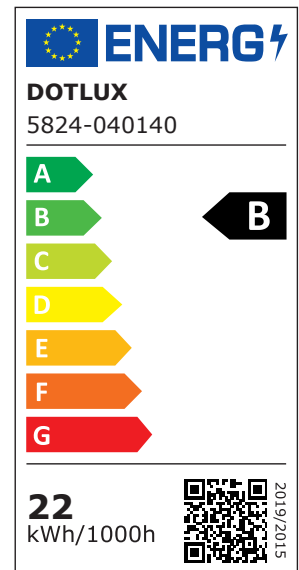

PRODUCT NO. 5824-50

DOTLUX LED module QUICK-FIXdc 1130mm max.22W 500mA (40-45V DC) 4000K Set 50 pieces

to the product page

- Universal magnetic LED light module for the professional replacement of T5 & T8 fluorescent tubes
- Highly efficient 160 Watt LED board with lowest current consumption enables a system efficiency of up to 191 Lm/Watt
- Glare-free polycarbonate cover with 120° beam angle
- Tool-free replacement of the LED module even by a non-specialist thanks to DC system plug
- Full flexibility thanks to external power supply unit (power supply unit must be ordered separately)
- 3 magnets and 60cm long connection cable included in the scope of delivery

Power consumption of the module with different operating currents:

- 22W@ 500mA = 3800lm = 173lm/W
- 15W@ 350mA = 2775lm = 185lm/W
- 10.5W@ 250mA = 2000lm = 190lm/W
- 6.3W@ 150mA = 1205lm = 191lm/W

SUCCESSION ARTICLE	-
WEIGHT IN KG	5.5
POWER CONSUMPTION IN WATTS	6,3/10.5/15/22
NET LUMINOUS FLUX IN LUMENS	1205/2000/2775/3800
LUMEN PER WATT	191

Dimensions

length: 1130mm
width: 20mm
height: 17mm

BEAM ANGLE	120
PROTECTION CLASS (IP)	IP20
Service life	
COLOR TEMPERATURE IN KELVIN	4000
POWER FACTOR	0,9
LUMEN PER WATT	191
PROTECTION CLASS	II
VOLTAGE TYPE	DC
SWITCH CYCLES	> 200.000
INPUT VOLTAGE SPAN	40-45
WARRANTY IN YEARS	5
L80/B10	100000
DIMMING WITHOUT DIMMER	No
INPUT VOLTAGE RANGE LUMINAIRE	40-45
ASSORTMENT	Proline
ENERGY EFFICIENCY CLASS ACCORDING TO EU REGULATION 2019/2015	B
LIFETIME L80/B10 AT 25°C	100000
ETIM GRUPPEN-ID	EC000996
NO DIM FUNCTION	No
COLOUR CONSISTENCY (MCADAM ELLIPSE)	SDCM6