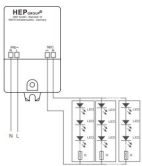

PRODUCT NO. 5770

LED power supply CC 6W 250mA 24V

Wiring diagram
Anschlußbild

to the product page

- Direct current output with constant output voltage of 24V
- Suitable for class II luminaires
- Small housing
- Strain reliefs for independent use
- Average service life 50,000 h
- 5 year guarantee
- Short-circuit & open-circuit proof
- Automatic switch-off in case of overtemperature
- Overload protection
- SELV

SUCCESSION ARTICLE	-	PROTECTION CLASS (IP)	IP20
WEIGHT IN KG	0.04	INPUT VOLTAGE	176 - 240 V AC/DC
		Service life	
		PROTECTION CLASS	II
		SUITED FOR EMERGENCY LIGHTING	No
		SWITCH CYCLES	> 100.000
Dimensions		OUTPUT VOLTAGE	24
length: 65mm		WARRANTY IN YEARS	5
width: 39mm		DIMMING WITHOUT DIMMER	No
height: 20mm		ETIM GRUPPEN-ID	EC002710
		DIMMING 0-10 V	No
		DIMMING 1-10 V	No
		DIMMING DALI	No
		DIMMING DMX	No
		DIMMING DSI	No
		DIMMING POTENTIOMETER (INTEGRATED)	No
		DIMMING LINESWITCH	No
		DIMMING MANUFACTURER'S PROPRIETARY SYSTEM	No
		DIMMING MAINS VOLTAGE MODULATION	No
		DIMMING PHASE CUT-OFF	No
		DIMMING PROGRAMMABLE	No
		DIMMING RF	No
		DIMMING SINE WAVE REDUCTION	No
		DIMMING TOUCH AND DIM	No