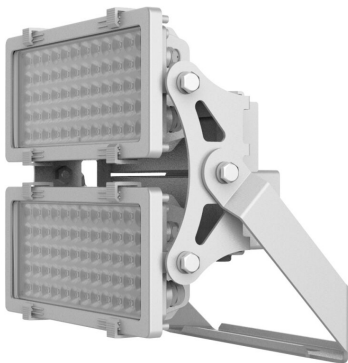

PRODUCT NO. 4870-040045

DOTLUX LED floodlight HLFplus 400W 4000K 1-10V dimmable 45° beam angle

to the product page

The compact high-power floodlight HLFplus is ideal for sports and soccer fields, large parking lots, construction site and crane lights, and much more.

- Extremely flexible application possibilities due to different beam angles (10°, 15°, 30°, 45°, 60°, 100°x38°)
- Excellent light distribution with minimum ULR values and low light scattering losses
- Safe operation outdoors thanks to powder-coated housing with high IP protection (IP66) and real glass cover
- Very high operational safety thanks to integrated Multi Driver Technology: each spotlight has several independent power supplies with integrated overvoltage protection 10KV and 7 years DOTLUX warranty with an above average lifetime: L80>80.000h
- Adjustable brackets for hanging, standing and wall mounting included
- Dimming function available on request (FUNK/ZIGBEE/DMX/DALI)
- This luminaire is flicker-free and therefore also suitable for high-definition (HD) TV recordings
- Sustainable product design due to easily replaceable components
- Other light colors can be ordered from 1pc onwards