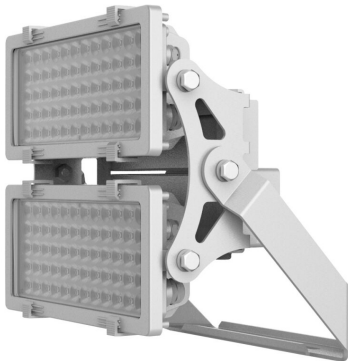

PRODUCT NO. 4870-040010

**DOTLUX LED floodlight HLFplus 400W 4000K 1-10V dimmable 10° beam angle**

to the product page

The compact high-power floodlight HLFplus is ideal for sports and soccer fields, large parking lots, construction site and crane lights, and much more.

- Extremely flexible application possibilities due to different beam angles (10°, 15°, 30°, 45°, 60°, 100°x38°)
- Excellent light distribution with minimum ULR values and low light scattering losses
- Safe operation outdoors thanks to powder-coated housing with high IP protection (IP66) and real glass cover
- Very high operational safety thanks to integrated Multi Driver Technology: each spotlight has several independent power supplies with integrated overvoltage protection 10KV and 7 years DOTLUX warranty with an above average lifetime: L80>80.000h
- Adjustable brackets for hanging, standing and wall mounting included
- Dimming function available on request (FUNK/ZIGBEE/DMX/DALI)
- This luminaire is flicker-free and therefore also suitable for high-definition (HD) TV recordings
- Other light colors are available for order from 1pc.
- Sustainable product design due to easily replaceable components