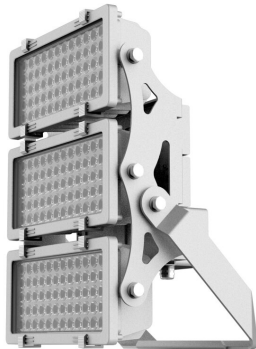

PRODUCT NO. 4871-040015

DOTLUX LED floodlight HLFplus 600W 4000K 1-10V dimmable 15° beam angle

to the product page

The compact high-power floodlight HLFplus is ideal for sports and soccer fields, large parking lots, construction site and crane lights, and much more.

- Extremely flexible application possibilities due to different beam angles (10°, 15°, 30°, 45°, 60°, 100°x38°)
- Excellent light distribution with minimum ULR values and low light scattering losses due to asymmetrical beam angle 100°x38°.
- Safe operation outdoors thanks to powder-coated housing with high IP protection (IP66) and real glass cover
- Very high operational safety thanks to integrated Multi Driver Technology: each spotlight has several independent power supplies with integrated overvoltage protection 10KV and 7 years DOTLUX warranty with an above average lifetime: L80>80.000h
- Adjustable brackets for hanging, standing and wall mounting included
- Dimming function available on request (FUNK/ZIGBEE/DMX/DALI)
- This luminaire is flicker-free and therefore also suitable for high-definition (HD) TV recordings
- Sustainable product design due to easily replaceable components
- Other light colors can be ordered from 1pc onwards