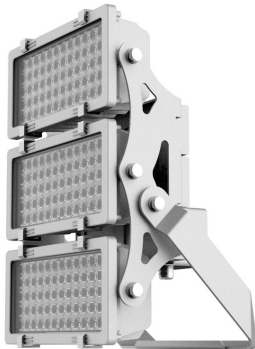

PRODUCT NO. 4871-040060

DOTLUX LED floodlight HLFplus 600W 4000K 1-10V dimmable 60° beam angle

to the product page

The compact high-power floodlight HLFplus is ideal for sports and soccer fields, large parking lots, construction site and crane lights, and much more.

- Extremely flexible application possibilities due to different beam angles (10°, 15°, 30°, 45°, 60°, 100°x38°)
- Excellent light distribution with minimum ULR values and low light scattering losses due to asymmetrical beam angle 100°x38°.
- Safe operation outdoors thanks to powder-coated housing with high IP protection (IP66) and real glass cover
- Very high operational safety thanks to integrated Multi Driver Technology: each spotlight has several independent power supplies with integrated overvoltage protection 10KV and 7 years DOTLUX warranty with an above average lifetime: L80>80.000h
- Adjustable brackets for hanging, standing and wall mounting included
- Dimming function available on request (FUNK/ZIGBEE/DMX/DALI)
- This luminaire is flicker-free and therefore also suitable for high-definition (HD) TV recordings
- Sustainable product design due to easily replaceable components
- Other light colors can be ordered from 1pc onwards

SUCCESSION ARTICLE	-	BEAM ANGLE	60
WEIGHT IN KG	15	PROTECTION CLASS (IP)	IP66
NET LUMINOUS FLUX IN LUMENS	80000	LIGHT COLOR	white
LUMEN PER WATT	133	INPUT VOLTAGE	176 - 240 V AC/DC
POWER CONSUMPTION IN WATTS	600	SERVICE LIFE	approx. 80.000 h at 25°C
		COLOR TEMPERATURE IN KELVIN	4000
		COLOR-RENDERING-INDEX	CRI > 82
		POWER FACTOR	0.92
		INRUSH CURRENT IN A	0
Dimensions		IK PROTECTION	IK08
width: 335mm		LUMEN PER WATT	133
height: 163mm		PROTECTION CLASS	I
length: 562mm		VOLTAGE TYPE	AC/DC
		HOUSING COLOUR	gray
		SUITED FOR EMERGENCY LIGHTING	yes
		SWITCH CYCLES	> 160.000
		OVERVOLTAGE PROTECTION	up to 10000 V
		WARRANTY IN YEARS	7
		L80/B10	80000
		SUITABLE FOR SURFACE MOUNTING	No
		SUITABLE FOR MOUNTING	No
		DIMMING WITHOUT DIMMER	No
		ASSORTMENT	Proline