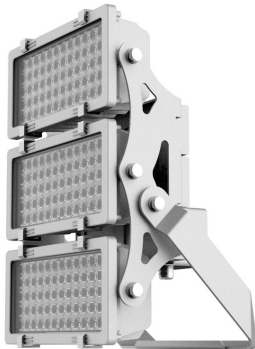

PRODUCT NO. 4871-040100

**DOTLUX LED floodlight HLFplus 600W 4000K 1-10V dimmable 100°x38° beam angle**

to the product page

The compact high-power floodlight HLFplus is ideal for sports and soccer fields, large parking lots, construction site and crane lights, and much more.

- Extremely flexible application possibilities due to different beam angles (10°, 15°, 30°, 45°, 60°, 100°x38°)
- Excellent light distribution with minimum ULR values and low light scattering losses due to asymmetrical beam angle 100°x38°.
- Safe operation outdoors thanks to powder-coated housing with high IP protection (IP66) and real glass cover
- Very high operational safety thanks to integrated Multi Driver Technology: each spotlight has several independent power supplies with integrated overvoltage protection 10KV and 7 years DOTLUX warranty with an above average lifetime: L80>80.000h
- Adjustable brackets for hanging, standing and wall mounting included
- Dimming function available on request (FUNK/ZIGBEE/DMX/DALI)
- This luminaire is flicker-free and therefore also suitable for high-definition (HD) TV recordings
- Sustainable product design due to easily replaceable components
- Other light colors can be ordered from 1pc onwards