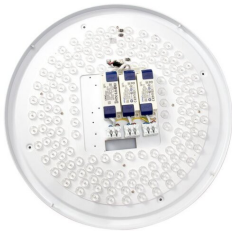

PRODUCT NO. 4338-299160

**DOTLUX LED luminaire LUNAsilver-pioneer Ø490mm 18W 6W COLORselect**

to the product page

- innovative luminaire technology for many different application scenarios  
e.g. retirement homes, parking garages, hospitals, supermarkets, hotels, etc.
- Luminaire with three independent light circuits (18W - 18W - 6W)
- light circuits can be flexibly combined with each other
- each circuit can be set to three different color temperatures  
- many different light scenarios possible
- economical 6W circuit for ambient or emergency lighting
- extended range of functions by optional accessories:  
e.g. sensor, changeover switch or emergency power accukit
- sustainable, repairable product design

<b>SUCCESSION ARTICLE</b>	4338-399120
<b>PREDECESSOR ARTICLE</b>	4338-1FW160
<b>WEIGHT IN KG</b>	1.73
<b>LUMEN PER WATT</b>	76
<b>POWER CONSUMPTION IN WATTS</b>	18+18+6
<b>NET LUMINOUS FLUX IN LUMENS</b>	max.3200

**Dimensions**

**height:** 120mm  
**diameter:** 490mm

<b>BEAM ANGLE</b>	120
<b>PROTECTION CLASS (IP)</b>	IP44
<b>LIGHT COLOR</b>	multicoloured
<b>INPUT VOLTAGE</b>	176 - 240 V AC/DC
<b>SERVICE LIFE</b>	approx. 50.000 h at 25°C
<b>COLOR TEMPERATURE IN KELVIN</b>	3000/4000/5700
<b>COLOR-RENDERING-INDEX</b>	CRI > 82
<b>POWER FACTOR</b>	0,6
<b>INRUSH CURRENT IN A</b>	0
<b>LUMEN PER WATT</b>	76
<b>PROTECTION CLASS</b>	I
<b>VOLTAGE TYPE</b>	AC/DC
<b>HOUSING COLOUR</b>	white
<b>SUITED FOR EMERGENCY LIGHTING</b>	yes
<b>SWITCH CYCLES</b>	> 100.000
<b>WARRANTY IN YEARS</b>	5
<b>RATED CURRENT</b>	0,08
<b>SUITABLE FOR SURFACE MOUNTING</b>	Yes
<b>ASSORTMENT</b>	Proline
<b>ENERGY EFFICIENCY CLASS ACCORDING TO EU REGULATION 2019/2015</b>	not required
<b>ETIM GRUPPEN-ID</b>	EC002892
<b>WITH ILLUMINANT</b>	Yes
<b>SUITABLE FOR WALL MOUNTING</b>	Yes
<b>SUITABLE FOR SUSPENDED MOUNTING</b>	No
<b>SUITABLE FOR CEILING MOUNTING</b>	Yes