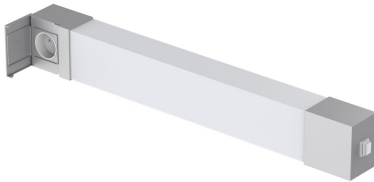

PRODUCT NO. 5321-099140

**DOTLUX Mirror light TRENDosocket 10W 3000/4000/5700K COLORselect**

to the product page

- Modern, stylish design with integrated Schuko socket outlet and side switch
- Maximum lighting surface without visible screw connections
- EASYbase platform enables quick and easy installation
- Installation on existing drill holes possible thanks to free surface on the base plate
- 2 cable inlets pre-installed (individual inlets can be drilled into the aluminum base if required)
- Simply set your desired light color yourself, one article number - three light colors through COLORselect
- Sustainable product design thanks to easily replaceable components

<b>WEIGHT IN KG</b>	0.73
<b>POWER CONSUMPTION IN WATTS</b>	10
<b>NET LUMINOUS FLUX IN LUMENS</b>	1050
<b>LUMEN PER WATT</b>	105

**Dimensions**

**length:** 599mm  
**width:** 85mm  
**height:** 57mm

<b>BEAM ANGLE</b>	140
<b>PROTECTION CLASS (IP)</b>	IP44
<b>LIGHT COLOR</b>	multicoloured
<b>INPUT VOLTAGE</b>	220 - 240 V AC
<b>SERVICE LIFE</b>	approx. 50.000 h at 25°C
<b>COLOR TEMPERATURE IN KELVIN</b>	3000/4000/5700
<b>COLOR-RENDERING-INDEX</b>	CRI > 82
<b>INRUSH CURRENT IN A</b>	0
<b>IK PROTECTION</b>	IK08
<b>LUMEN PER WATT</b>	105
<b>PROTECTION CLASS</b>	I
<b>HOUSING COLOUR</b>	multicoloured
<b>SWITCH CYCLES</b>	> 100.000
<b>INPUT VOLTAGE SPAN</b>	220-240 AC
<b>WARRANTY IN YEARS</b>	5
<b>SIMILAR TO RAL-COLOUR</b>	9006
<b>INPUT VOLTAGE RANGE LUMINAIRE</b>	220-240 AC
<b>ASSORTMENT</b>	Proline
<b>ENERGY EFFICIENCY CLASS ACCORDING TO EU REGULATION 2019/2015</b>	not required
<b>ETIM GRUPPEN-ID</b>	EC002892
<b>MATERIAL COVER</b>	Plastic matt/satinized
<b>DIMMING 0-10 V</b>	No
<b>DIMMING 1-10 V</b>	No
<b>DIMMING DALI</b>	No
<b>DIMMING DMX</b>	No