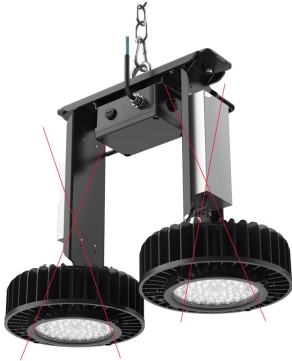

PRODUCT NO. 5261

DOTLUX Duo bracket for COOLER LED high bay spotlights

to the product page

TheDUO bracket enables two COOLERS to be attached to one suspension point.

| | | | |
|---------------------------|-------|------------------------|--------------------------|
| SUCCESSION ARTICLE | - | ETIM GRUPPEN-ID | EC002557 |
| WEIGHT IN KG | 1.659 | BEG FUNDING | Only relevant in Germany |
| | | COLOUR | Black |

Dimensions

height: 90mm

length: 320mm

width: 80mm