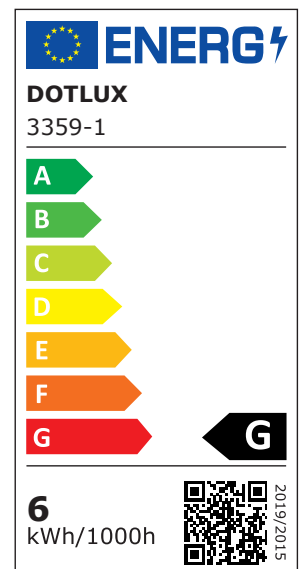

PRODUCT NO. 3359-1

**DOTLUX LED lamp GU10/MR16 6W 3000K dimmable**

dimmable GU10/MR16 lamp in atmospheric light

to the product page

<b>SUCCESSION ARTICLE</b>	-
<b>PREDECESSOR ARTICLE</b>	3359
<b>WEIGHT IN KG</b>	0.05
<b>POWER CONSUMPTION IN WATTS</b>	6
<b>NET LUMINOUS FLUX IN LUMENS</b>	410
<b>LUMEN PER WATT</b>	88,1

**Dimensions**

**height:** 52mm  
**diameter:** 50mm

<b>BEAM ANGLE</b>	40
<b>DIMMABLE</b>	Yes
<b>PROTECTION CLASS (IP)</b>	IP40
<b>INPUT VOLTAGE</b>	220 - 240 V AC
<b>SERVICE LIFE</b>	approx. 15.000 h at 25°C
<b>BASE</b>	GU10
<b>COLOR TEMPERATURE IN KELVIN</b>	3000
<b>COLOR-RENDERING-INDEX</b>	CRI > 82
<b>CONSTRUCTION</b>	MR16
<b>POWER FACTOR</b>	0,7
<b>INRUSH CURRENT IN A</b>	0
<b>LUMEN PER WATT</b>	88.1
<b>HOUSING COLOUR</b>	other
<b>RATED CURRENT</b>	0.04
<b>DIMMING WITHOUT DIMMER</b>	No
<b>ENERGY EFFICIENCY CLASS ACCORDING TO EU REGULATION 2019/2015</b>	G
<b>ETIM GRUPPEN-ID</b>	ECC001959
<b>COLOUR CONSISTENCY (MCADAM ELLIPSE)</b>	SDCM6
<b>PHOTOBIOLOGICAL SAFETY ACCORDING TO EN 62471</b>	RG2
<b>COMPATIBLE WITH APPLE HOMEKIT</b>	No
<b>COMPATIBLE WITH GOOGLE ASSISTANT</b>	No
<b>COMPATIBLE WITH AMAZON ALEXA</b>	No
<b>IFTTT SUPPORT AVAILABLE</b>	No

<b>FILAMENT LAMP</b>	No
<b>LAMP DESIGNATION</b>	MR16
<b>REMOTE OPERATION POSSIBLE WITH REMOTE CONTROL</b>	No
<b>PULSE DURATION IN <math>\mu</math>S</b>	0
<b>LIGHT COLOUR ACCORDING TO EN 12464-1</b>	warm white <3300 K
<b>BEG FUNDING</b>	Only relevant in Germany
<b>TYPE OF GLASS/COVER</b>	Clear
<b>COLOUR</b>	White