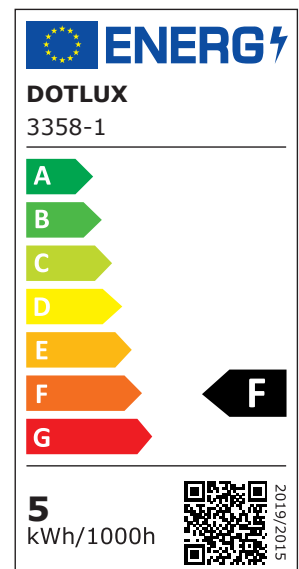

PRODUCT NO. 3358-1

DOTLUX LED lamp GU10/MR16 5W 3000K not dimmable

GU10/MR16 lamp in atmospheric warm white light

to the product page

SUCCESSION ARTICLE	-	BEAM ANGLE	40
PREDECESSOR ARTICLE	3358	DIMMABLE	No
WEIGHT IN KG	0.043	PROTECTION CLASS (IP)	IP40
POWER CONSUMPTION IN WATTS	5	INPUT VOLTAGE	220 - 240 V AC
NET LUMINOUS FLUX IN LUMENS	410	SERVICE LIFE	approx. 15.000 h at 25°C
LUMEN PER WATT	82	BASE	GU10
		COLOR TEMPERATURE IN KELVIN	3000
		COLOR-RENDERING-INDEX	CRI > 82
		CONSTRUCTION	MR16
Dimensions		POWER FACTOR	0,5
height: 52mm		INRUSH CURRENT IN A	0
diameter: 50mm		LUMEN PER WATT	82
		HOUSING COLOUR	other
		RATED CURRENT	0.04
		DIMMING WITHOUT DIMMER	No
		ENERGY EFFICIENCY CLASS ACCORDING TO EU REGULATION 2019/2015	F
		ETIM GRUPPEN-ID	ECC001959
		COLOUR CONSISTENCY (MCADAM ELLIPSE)	SDCM6
		PHOTOBIOLOGICAL SAFETY ACCORDING TO EN 62471	RG2
		COMPATIBLE WITH APPLE HOMEKIT	No
		COMPATIBLE WITH GOOGLE ASSISTANT	No
		COMPATIBLE WITH AMAZON ALEXA	No
		IFTTT SUPPORT AVAILABLE	No

FILAMENT LAMP	No
LAMP DESIGNATION	MR16
REMOTE OPERATION POSSIBLE WITH REMOTE CONTROL	No
PULSE DURATION IN µS	0
LIGHT COLOUR ACCORDING TO EN 12464-1	warm white <3300 K
BEG FUNDING	Only relevant in Germany
TYPE OF GLASS/COVER	Clear
COLOUR	White