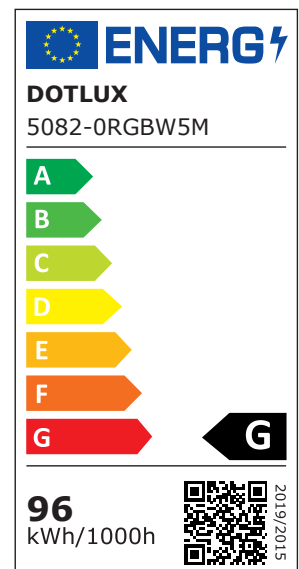

PRODUCT NO. 5082-ORGBW5M

DOTLUX RGBW CURVE LED strip 96W 12mm IP20 5m roll incl. 50cm connection cable both sides

to the product page

- Cozy and natural light due to extra high color rendering RA>92
- Consistent color temperature due to 3-step Mac Adam binning
- Very densely arranged LEDs allow homogeneous illuminated areas at smallest distances
- Can be bent as required and is therefore also suitable for lighting in curved areas and corners
- Secure Solder Connect Technology prevents hairline cracks and cold solder joints
- Reinforced conductor paths ensure uniform brightness
- Original 3M-VHB adhesive tape provides strong hold
- 50 cm connection cable pre-mounted on both sides

SUCCESSION ARTICLE	-
PREDECESSOR ARTICLE	3947-ORGBWIP205M
WEIGHT IN KG	0.14
POWER CONSUMPTION IN WATTS	96
NET LUMINOUS FLUX IN LUMENS	4300

Dimensions

length: 5000mm
width: 12mm
height: 2mm

BEAM ANGLE	120
PROTECTION CLASS (IP)	IP20
LIGHT COLOR	multicoloured
SERVICE LIFE	approx. 50.000 h at 25°C
COLOR TEMPERATURE IN KELVIN	3000
COLOR-RENDERING-INDEX	CRI > 92
POWER FACTOR	0,9
AMOUNT OF LED/M	60
SEVERABLE BY MM	100
TC TEMPERATURE IN °C	67
OUTPUT W/M	19,2
LIGHT FLUX LM/M	864
PROTECTION CLASS	II
VOLTAGE TYPE	DC
SELF-STICKING	yes
SWITCH CYCLES	> 100.000
INPUT VOLTAGE SPAN	24 DC
WARRANTY IN YEARS	7
INPUT VOLTAGE RANGE LUMINAIRE	24 DC
ENERGY EFFICIENCY CLASS ACCORDING TO EU REGULATION 2019/2015	not required
LED-LIFETIME LIGHT SOURCE L70/B50 AT 25°C	50000
ETIM GRUPPEN-ID	EC002706
DEGREE OF PROTECTION (NEMA)	1
CONSTANT LIGHT OUTPUT (CLO)	Yes
TYPE OF WIRING	Ending